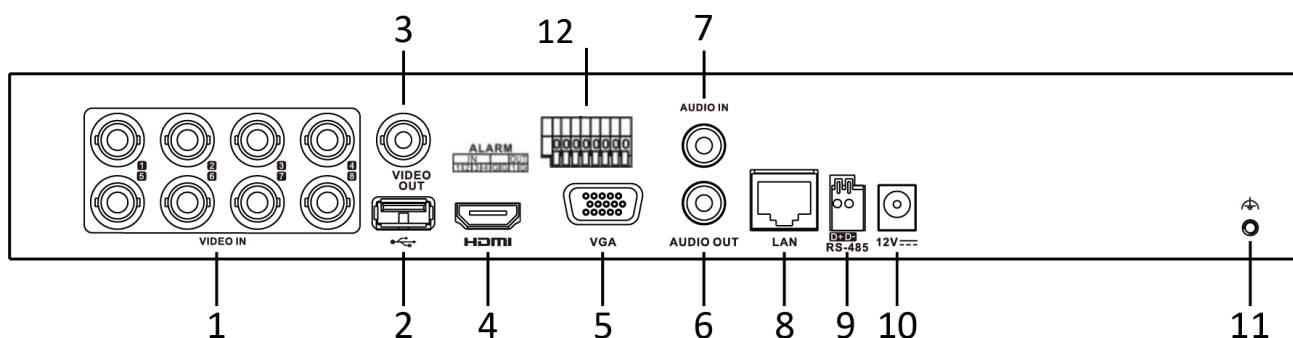

Physical Interface

*: The rear panel of iDS-7204HUHI-M1/S provides 4 video input interfaces.

No.	Description	No.	Description
1	VIDEO IN	7	AUDIO IN, RCA connector
2	USB interface	8	LAN network interface
3	VIDEO OUT	9	RS-485 serial interface
4	HDMI interface	10	12 VDC power input
5	VGA interface	11	GND
6	AUDIO OUT, RCA connector	12	Alarm In/Out